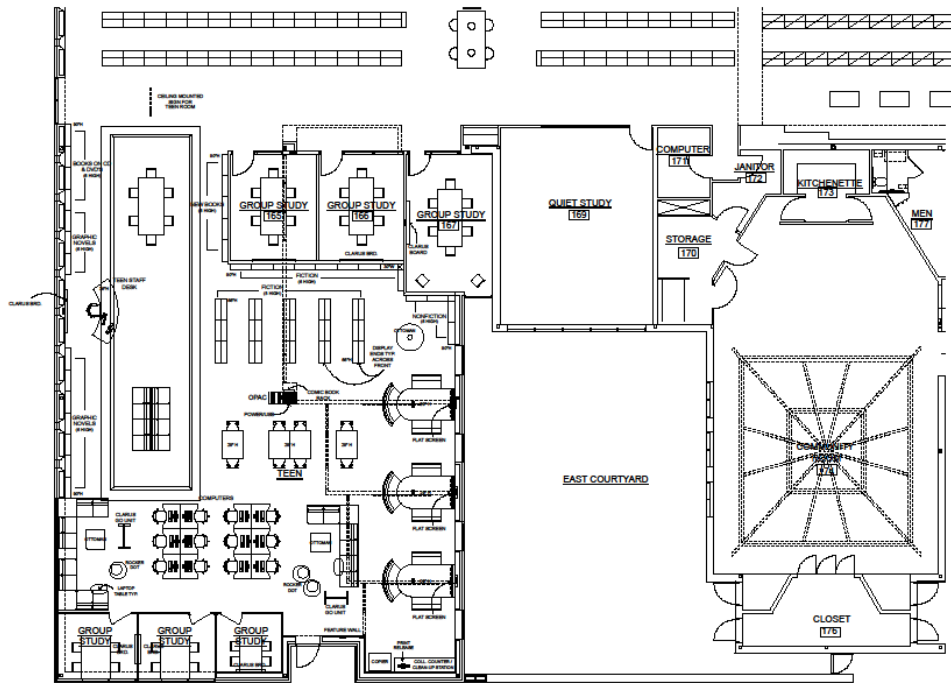

LIBRARY DESIGN ASSOCIATES INC. Plymouth, Michigan Plymouth, Ohio	CANTON PUBLIC LIBRARY CANTON, MI - TEEN PLACE		
	DATE: 7.11.16	SCALE: NOT TO SCALE	DRAWING: 4