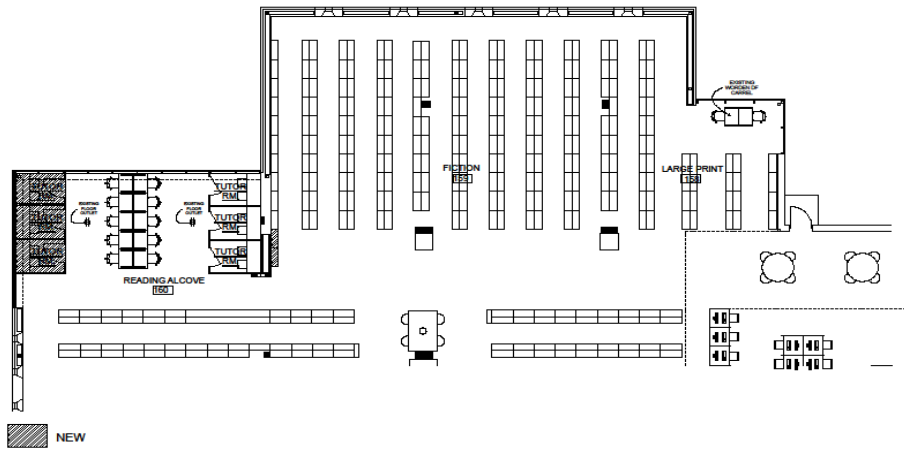

Canton Public Library Patron Service Improvement Project Phase IV Teen Space, Used Book Store, Study Rooms

Project Description	<p>Beginning in January 2017, the Canton Public Library will undergo a renovation project that will affect three areas of the library:</p> <ul style="list-style-type: none"> • The Friends of the Canton Public Library’s used bookstore, Secondhand Prose • Northeast Corner, including Teen Space • Southeast Corner Study Space <p>The improvement reflects our core values of Relevance, Access, Integrity and Leadership.</p>
Affected Space	A combined 5628 square feet will be affected: Secondhand Prose, 935 sq. ft.; Northeast Corner, 4162 sq. ft; Southeast Corner, 531 sq. ft.
Budget	The renovation cost of \$892,882 is a budgeted capital outlay expense to be paid from the library’s fund balance.
Designer/Contractor	Library Design Associates, Plymouth, MI
Timeline	Work will begin in early January. The Northeast corner work is scheduled take approximately 4 months to complete. Secondhand Prose is scheduled to reopen in February. While some items may shift to temporary locations, all library materials will be available for circulation. During the closure, Secondhand Prose materials will be available for purchase in the lobby.
Major Features	This project continues the library’s ongoing plan to replace worn furnishings, and maintain and update the facility so that we may continue to meet the community’s changing needs. The renovation reconfigures the Teen Space to mitigate noise and provide study and social space, modernizes and adds study rooms, and updates the Secondhand Prose used bookstore with new lighting, shelving and a more functional layout.
Library Director	Eva Davis
Library Trustees	Nancy Eggenberger, Michelle Farell, Jasmine Lee, Jane Pandit, Don Turner, Amy Watts
Updates	https://www.cantonpl.org/psip-iv

(595) 3' SHELVES
VS.
(530) 3' EQUIVALENT
SHELVES CURRENTLY
USED

SCALE: 1/8" = 1'