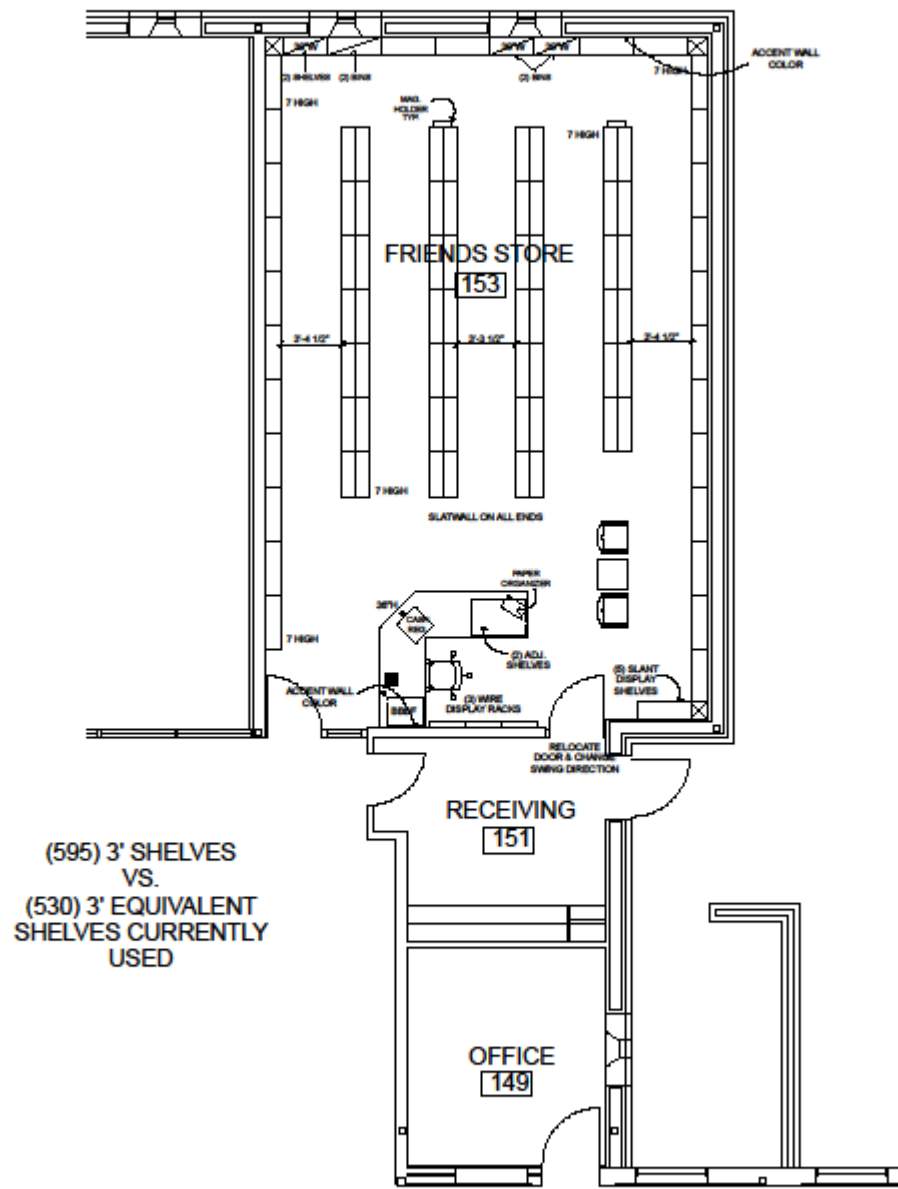

Canton Public Library Patron Service Improvement Project Phase IV Teen Space, Used Book Store, Study Rooms

Project Description	<p>Beginning in January 2017, the Canton Public Library will undergo a renovation project that will affect three areas of the library:</p> <ul style="list-style-type: none"> • The Friends of the Canton Public Library’s used bookstore, Secondhand Prose • Northeast Corner, including Teen Space • Southeast Corner Study Space <p>The improvement reflects our core values of Relevance, Access, Integrity and Leadership.</p>
Affected Space	A combined 5628 square feet will be affected: Secondhand Prose, 935 sq. ft.; Northeast Corner, 4162 sq. ft; Southeast Corner, 531 sq. ft.
Budget	The renovation cost of \$892,882 is a budgeted capital outlay expense to be paid from the library’s fund balance.
Designer/Contractor	Library Design Associates, Plymouth, MI
Timeline	Work will begin in early January. The Northeast corner work is scheduled take approximately 4 months to complete. Secondhand Prose is scheduled to reopen in February. While some items may shift to temporary locations, all library materials will be available for circulation. During the closure, Secondhand Prose materials will be available for purchase in the lobby.
Major Features	This project continues the library’s ongoing plan to replace worn furnishings, and maintain and update the facility so that we may continue to meet the community’s changing needs. The renovation reconfigures the Teen Space to mitigate noise and provide study and social space, modernizes and adds study rooms, and updates the Secondhand Prose used bookstore with new lighting, shelving and a more functional layout.
Library Director	Eva Davis
Library Trustees	Nancy Eggenberger, Michelle Farell, Jasmine Lee, Jane Pandit, Don Turner, Amy Watts
Updates	https://www.cantonpl.org/psip-iv

(595) 3' SHELVES
VS.
(530) 3' EQUIVALENT
SHELVES CURRENTLY
USED

SCALE: 1/8" = 1'