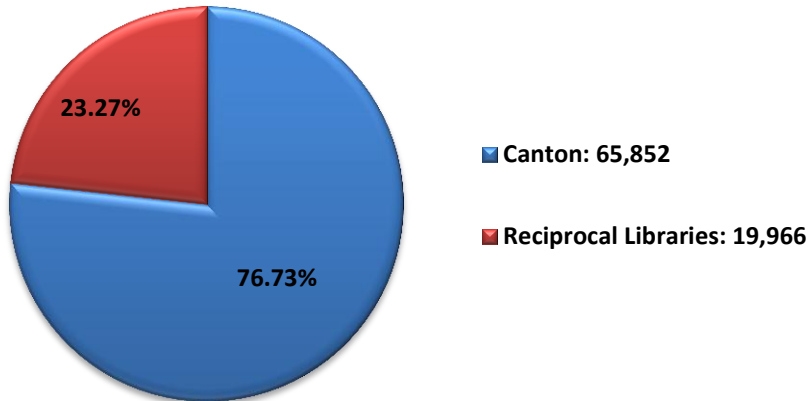

### 2012 Card Holders

In 2012 Canton card holders made up 76.76% of the total registered card holders for a total of 65,852 accounts.