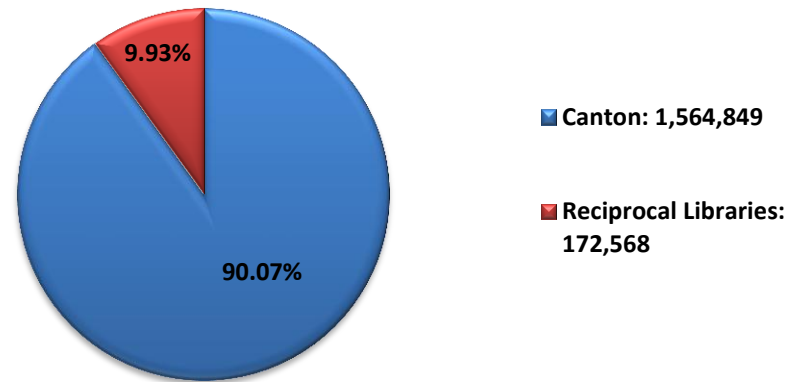

2012 Circulation by Card Holder

In 2012 Canton card holders borrowed 90% of the total items checked out for a total of 1,564,849 items.