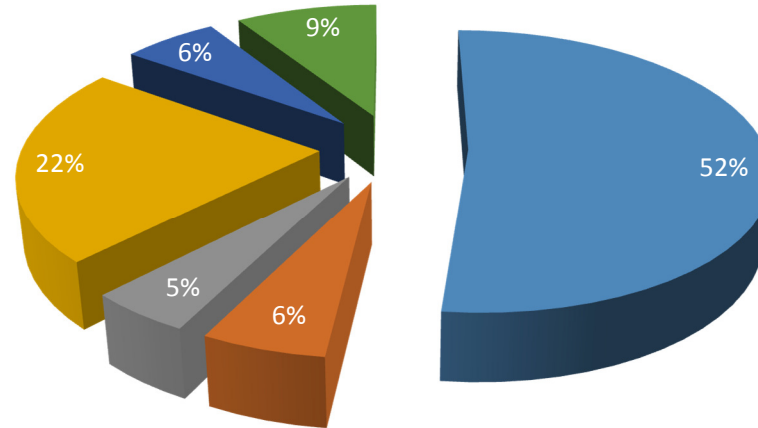

1,115 Programs Presented in 2015

- Children 578
- Tween 63
- Teen 53
- Adult 252
- Summer Reading 68
- Outreach 101

2015 Program Attendance: 29,065

- Children 19,618
- Tween 1472
- Teen 832
- Adult 4,040
- Summer Reading 1697
- Outreach 1406