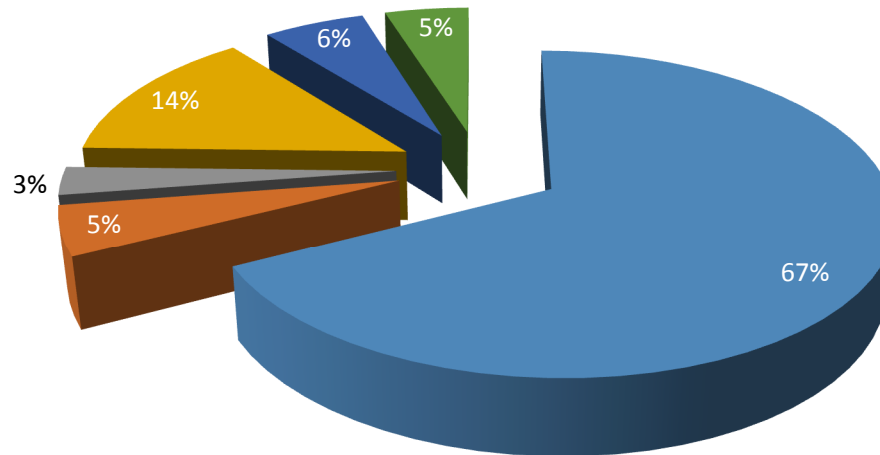

1,115 Programs Presented in 2015

- Children 578
- Tween 63
- Teen 53
- Adult 252
- Summer Reading 68
- Outreach 101

2015 Program Attendance: 29,065

- Children 19,618
- Tween 1472
- Teen 832
- Adult 4,040
- Summer Reading 1697
- Outreach 1406